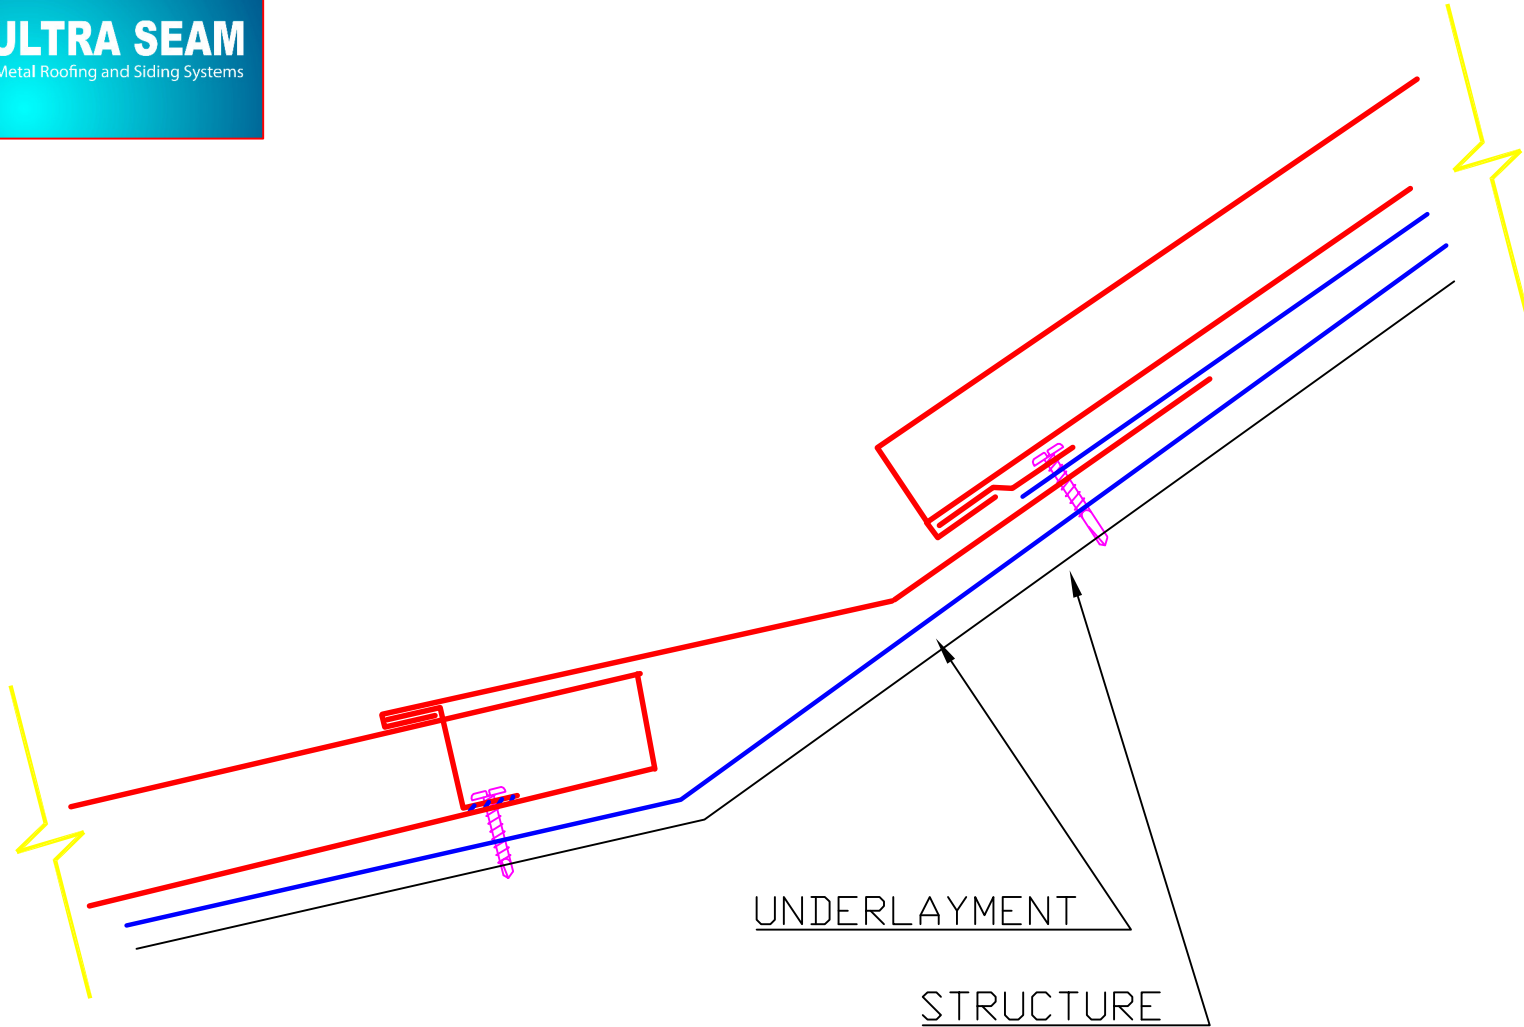

NOTE: THESE DETAILS ARE GENERIC AND MAY NOT BE THE CORRECT CHOICE FOR YOUR PROJECT. CONSULT YOUR LOCAL ULTRA SEAM PLANT OR INSTALLER FOR SPECIFIC RECOMMENDATIONS

WEBSITE AND ALL CONTENTS COPYRIGHT 2013 ULTRA SEAM INC.

COMPANY:

PROJECT:

DATE:

DETAIL #:

DETAIL NAME:

SLOPE TRANSITION UP

REF: